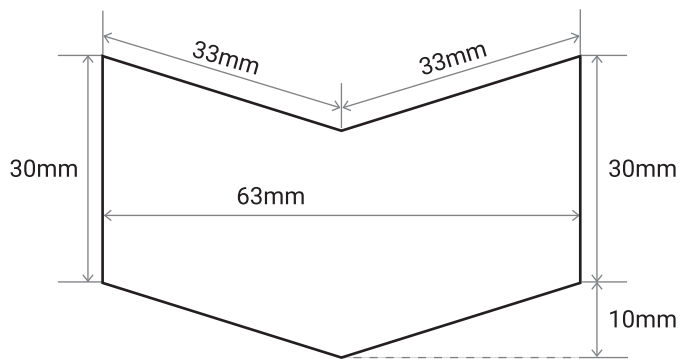

A FRONT [Thickness 5mm]

B SIDE B-1、B-2 (Back to front view)

Logo – actual size

C AIR DUCT

D KNUCKLE GUARDS D-1、D-2 (Back to front view)

E PILOT LIGHTS × 2

F HEAD LIGHTS F-1、F-2 (Back to front view)

[Thickness 15mm]