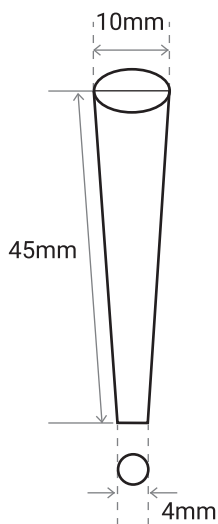

A FRONT [Thickness 5mm]

B SIDE B-1、B-2 (Back to front view)

Logo – actual size

C AIR DUCT

D KNUCKLE GUARDS D-1、D-2 (Back to front view)

E PILOT LIGHTS × 2

F HEAD LIGHTS F-1、F-2 (Back to front view)

[Thickness 15mm]