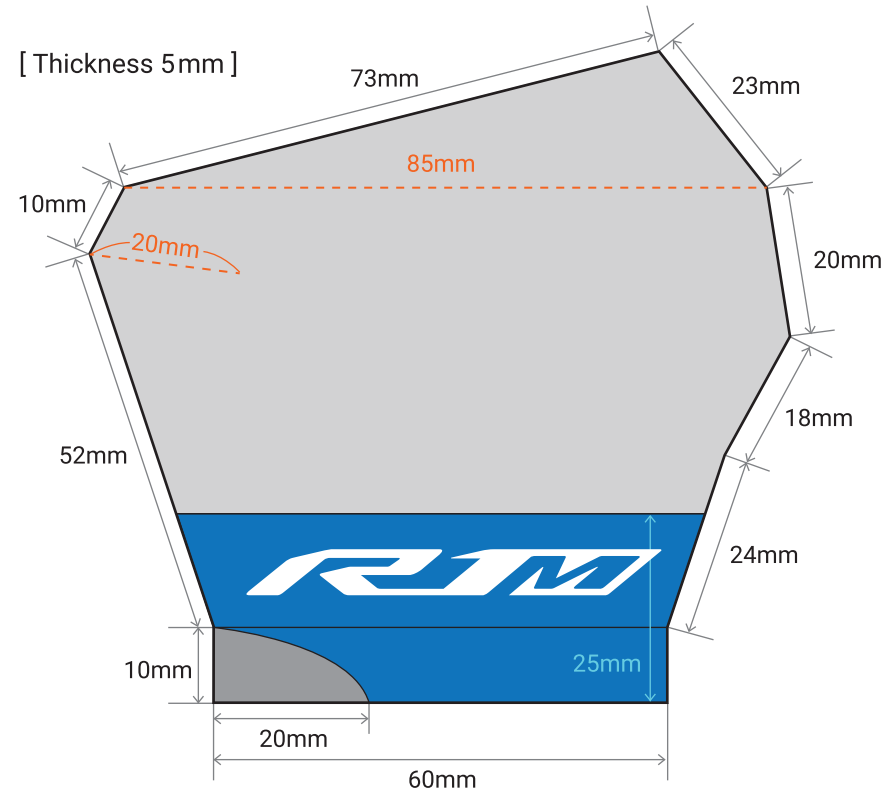

A FRONT [Thickness 5mm]

B SIDE B-1、B-2 (Back to front view)

Logo – actual size

C AIR DUCT

D KNUCKLE GUARDS D-1、D-2 (Back to front view)

E PILOT LIGHTS × 2

F HEAD LIGHTS F-1、F-2 (Back to front view)

[Thickness 15mm]