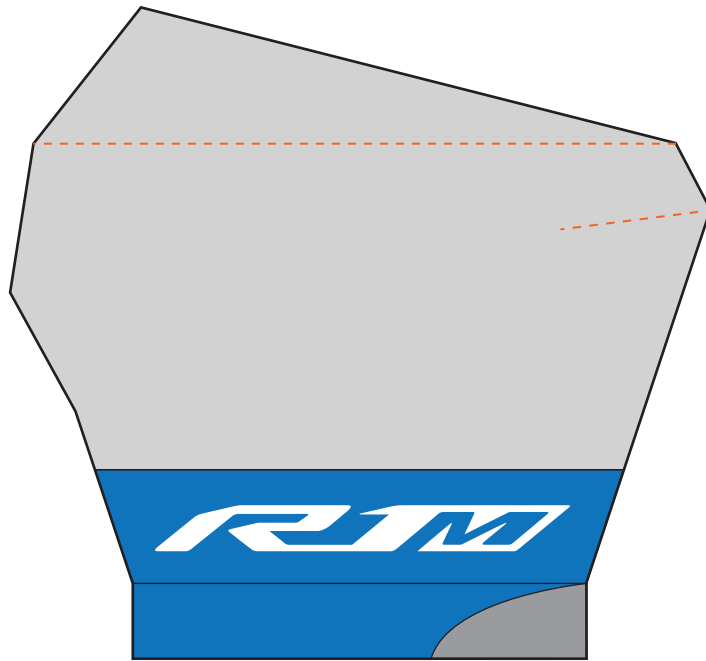

A FRONT [Thickness 5mm]

B SIDE B-1、B-2 (Back to front view)

Logo – actual size

C AIR DUCT

D KNUCKLE GUARDS D-1、D-2 (Back to front view)

E PILOT LIGHTS × 2

F HEAD LIGHTS F-1、F-2 (Back to front view)

[Thickness 15mm]