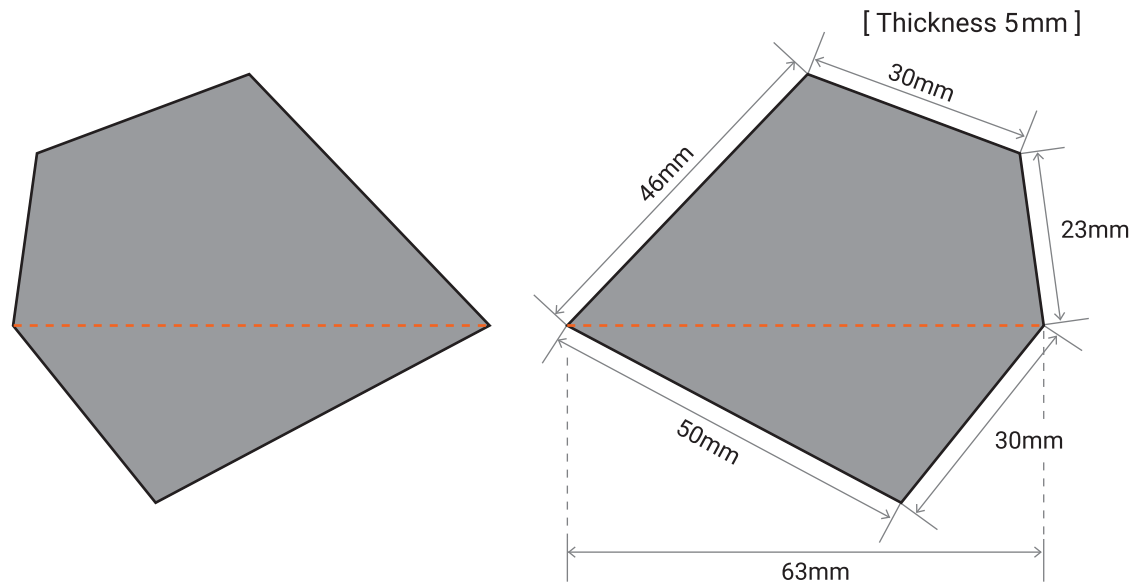

A FRONT [Thickness 5mm]

B SIDE B-1、B-2 (Back to front view)

Logo – actual size

C AIR DUCT

D KNUCKLE GUARDS D-1、D-2 (Back to front view)

E PILOT LIGHTS × 2

F HEAD LIGHTS F-1、F-2 (Back to front view)

[Thickness 15mm]