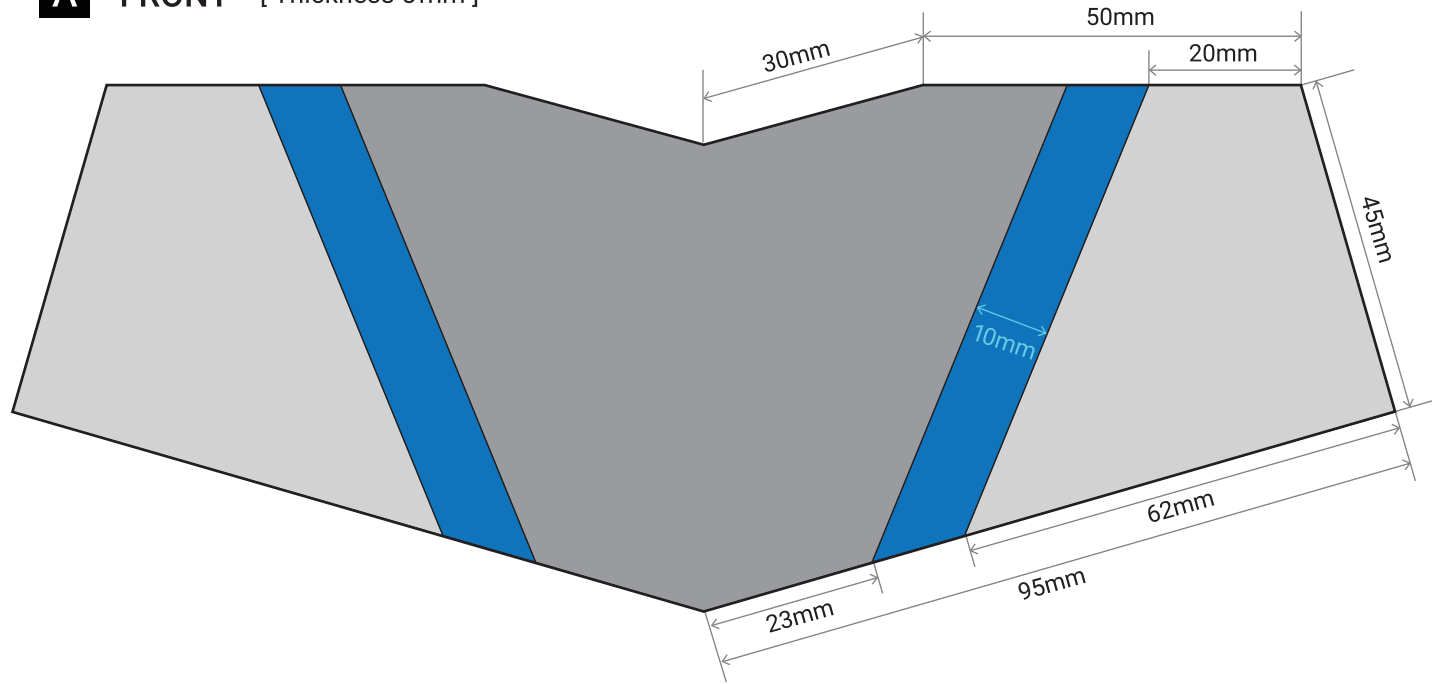

A FRONT [Thickness 5mm]

B SIDE B-1、B-2 (Back to front view)

Logo – actual size

C AIR DUCT

D KNUCKLE GUARDS D-1、D-2 (Back to front view)

E PILOT LIGHTS × 2

F HEAD LIGHTS F-1、F-2 (Back to front view)

[Thickness 15mm]