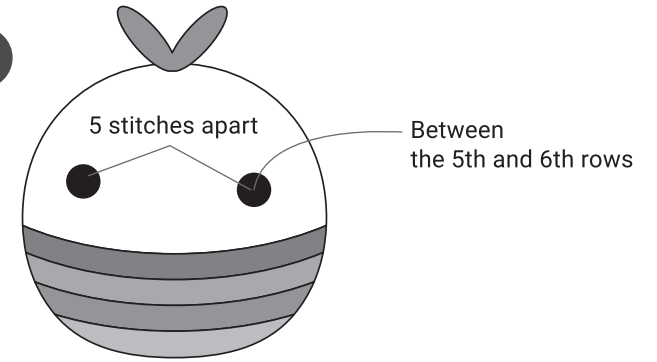

All medium thickness,
1-strand, crochet hook 5/0

Leaves

1 piece green

Eye positions

Body

1 piece

Rows	Stitches	Colour
13	6 (-6)	Purple
12	12 (-6)	
11	18 (-6)	
10	24	Green
9	24	Pink
8	24	Blue
7	24	Cream
6	24	
5	24	
4	24 (+6)	
3	18 (+6)	
2	12 (+6)	
1	6	