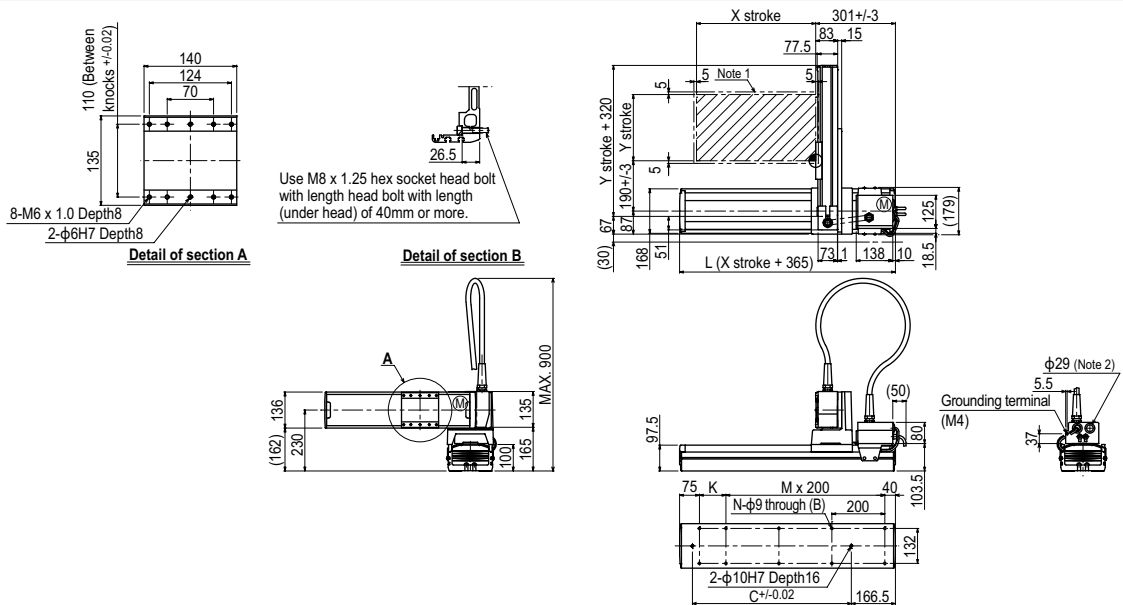

Articulated robots
YA
Linear conveyor modules
LCM100
Motor-less single axis actuator
Robonity
Compact single-axis robots
TRANSEVO
Single-axis robots
FLIP-X
Linear motor single-axis robots
PHASER
Cartesian robots
XY-X
SCARA robots
YK-X
Pick & place robots
YP-X
CLEAN
CONTROLLER INFORMATION
Arm type
Gantry type
Moving arm type
Pole type
XZ type

MXyX 2 axes **A2**

MXyX 2 axes **A3**

MXyX 2 axes **A4**