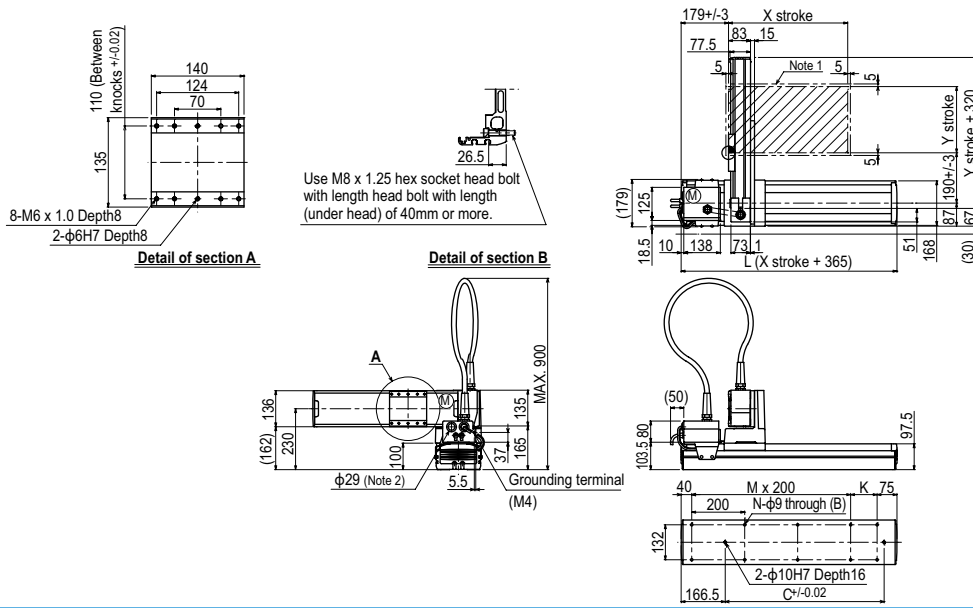

Articulated robots
YA
Linear conveyor modules
LCM100
Motor-less single axis actuator
Robonity
Compact single-axis robots
TRANSEVO
Single-axis robots
FLIP-X
Linear motor single-axis robots
PHASER
Cartesian robots
XY-X
SCARA robots
YK-X
Pick & place robots
YP-X
CLEAN
CONTROLLER INFORMATION
Arm type
Gantry type
Moving arm type
Pole type
XZ type

MXyX 2 axes **A2**

MXyX 2 axes **A3**

MXyX 2 axes **A4**