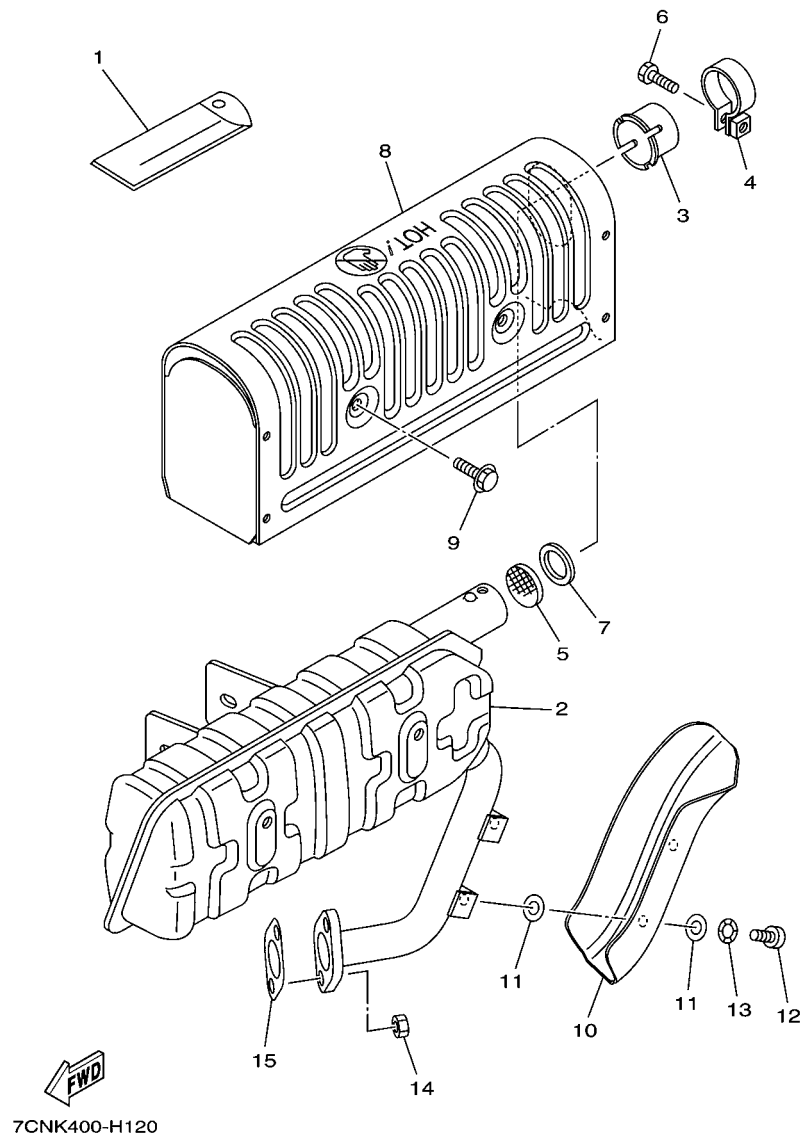

 FWD
7CN2400-D020

FIG. 2 CRANKSHAFT

REF. NO.	PART NO.	DESCRIPTION	7CNK				REMARKS
1	7CN-E1400-20	CRANKSHAFT ASSY	1				

7CNK400-H040

FIG. 4 GOVERNOR

REF. NO.	PART NO.	DESCRIPTION	7CNK				REMARKS
1	7CN-E1970-00	FLYWEIGHT SHAFT ASSY.	1				
2	7CN-E1913-00	.WEIGHT	2				
3	7CN-E1914-00	.SHAFT, WEIGHT	2				
4	90201-06842	WASHER, PLATE	1				
5	93440-06826	CIRCLIP	1				
6	90201-06842	WASHER, PLATE	1				
7	7CN-E1917-00	COLLAR	1				
8	7CN-E1922-00	FORK, GOVERNOR	1				
9	92902-06200	WASHER	1				
10	90468-18800	CLIP	1				
11	7CN-E1924-10	ARM, GOVERNOR	1				
12	97522-06530	BOLT, WITH WASHER	1				
13	90173-06802	NUT, SQUARE	1				
14	7CN-E1928-00	ROD, LINK	1				
15	90506-04800	SPRING, TENSION	1				
16	7CN-G1240-40	THROTTLE LEVER COMP.	1				
17	7CN-E4922-01	.SCREW, THROTTLE	2				
18	90501-090A8	.SPRING, COMPRESSION	2				
19	7CN-E5555-00	.SPRING, RETURN	1				
20	7CN-E1925-21	SPRING, GOVERNOR	1				
21	7CN-E1932-10	SETTER, WIRE	1				
22	7CN-E1932-00	SETTER, WIRE	1				
23	98502-04006	SCREW, PAN HEAD	2				
24	99001-04600	CIRCLIP	2				
25	7CN-E1951-02	PLATE	1				
26	95822-08020	BOLT, FLANGE	1				
27	95802-08012	BOLT, FLANGE	1				

 7CN2415G1201

FIG. 11 MAGNETO

REF. NO.	PART NO.	DESCRIPTION	7CNK				REMARKS
1	7CN-H5650-30	ROTOR ASSY	1				
2	7CN-H5640-00	T.C.I. UNIT ASSY	1				
3	7CN-H5521-10	COIL ASSY	1				<-7CNK-1000230
	7CN-H5521-50	COIL ASSY	1				7CNK-1000231->
4	95822-06020	BOLT, FLANGE	1				
5	95822-06030	BOLT, FLANGE	2				
6	7CN-H7188-00	BINDER	1				
7	90170-14800	NUT	1				
8	92902-14200	WASHER	1				
9	90280-04801	KEY, WOODRUFF	1				
10	7CN-H2370-00	PLUG CAP ASSY	1				