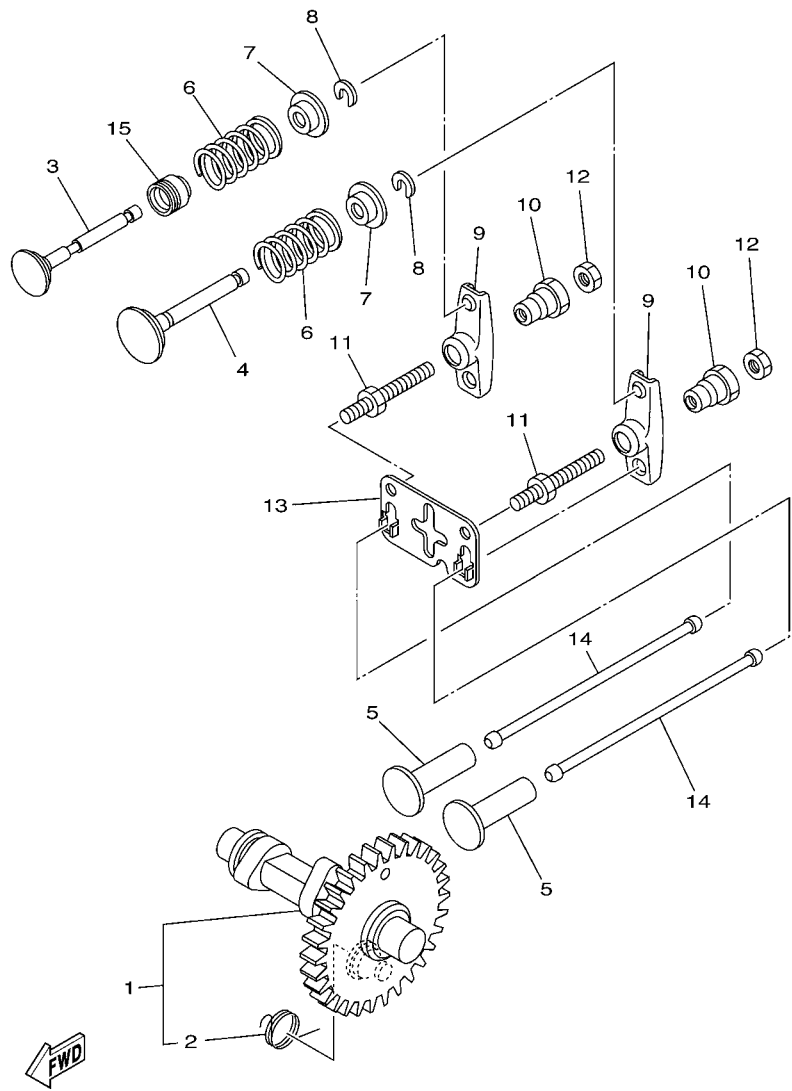

FIG. 1 CYLINDER

REF. NO.	PART NO.	DESCRIPTION	7CNK				REMARKS
1	7CN-E1111-01	HEAD, CYLINDER 1	1				
2	95602-06615	BOLT, STUD	2				
3	90116-06807	BOLT, STUD	2				
4	7CN-E1181-00	GASKET, CYLINDER HEAD 1	1				
5	95822-08065	BOLT, FLANGE	2				
6	95822-08045	BOLT, FLANGE	2				
7	99530-10114	PIN, DOWEL	2				
8	94702-00820	PLUG, SPARK (NGK BPR2ES)	1				
9	7CN-E1191-00	COVER, CYLINDER HEAD 1	1				
10	7CN-E1160-00	BREATHER ASSY	1				
11	90445-13800	HOSE	1				
12	7CN-E1169-01	GASKET, BREATHER COVER	1				
13	7CN-E1193-00	GASKET, HEAD COVER 1	1				
14	95822-06012	BOLT, FLANGE	4				

 FWD
7CN2400-D020

FIG. 2 CRANKSHAFT

REF. NO.	PART NO.	DESCRIPTION	7CNK				REMARKS
1	7CN-E1400-20	CRANKSHAFT ASSY	1				

7CNK400-H040

FIG. 4 GOVERNOR

REF. NO.	PART NO.	DESCRIPTION	7CNK				REMARKS
1	7CN-E1970-00	FLYWEIGHT SHAFT ASSY.	1				
2	7CN-E1913-00	.WEIGHT	2				
3	7CN-E1914-00	.SHAFT, WEIGHT	2				
4	90201-06842	WASHER, PLATE	1				
5	93440-06826	CIRCLIP	1				
6	90201-06842	WASHER, PLATE	1				
7	7CN-E1917-00	COLLAR	1				
8	7CN-E1922-00	FORK, GOVERNOR	1				
9	92902-06200	WASHER	1				
10	90468-18800	CLIP	1				
11	7CN-E1924-10	ARM, GOVERNOR	1				
12	97522-06530	BOLT, WITH WASHER	1				
13	90173-06802	NUT, SQUARE	1				
14	7CN-E1928-00	ROD, LINK	1				
15	90506-04800	SPRING, TENSION	1				
16	7CN-G1240-40	THROTTLE LEVER COMP.	1				
17	7CN-E4922-01	.SCREW, THROTTLE	2				
18	90501-090A8	.SPRING, COMPRESSION	2				
19	7CN-E5555-00	.SPRING, RETURN	1				
20	7CN-E1925-21	SPRING, GOVERNOR	1				
21	7CN-E1932-10	SETTER, WIRE	1				
22	7CN-E1932-00	SETTER, WIRE	1				
23	98502-04006	SCREW, PAN HEAD	2				
24	99001-04600	CIRCLIP	2				
25	7CN-E1951-02	PLATE	1				
26	95822-08020	BOLT, FLANGE	1				
27	95802-08012	BOLT, FLANGE	1				