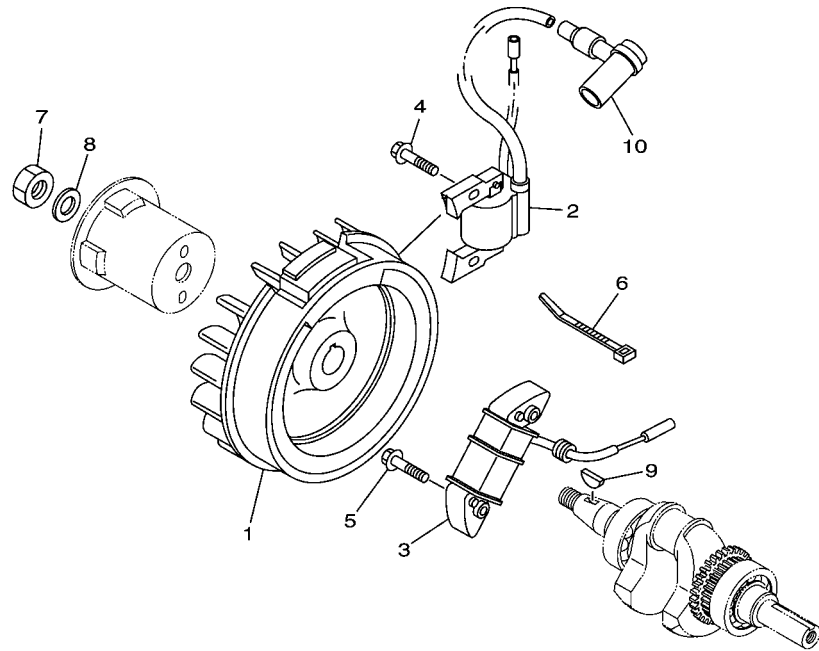

7CN2415G1201

FIG. 11 MAGNETO

REF. NO.	PART NO.	DESCRIPTION	7CNK				REMARKS
1	7CN-H5650-30	ROTOR ASSY	1				
2	7CN-H5640-00	T.C.I. UNIT ASSY	1				
3	7CN-H5521-10	COIL ASSY	1				<-7CNK-1000230
	7CN-H5521-50	COIL ASSY	1				7CNK-1000231->
4	95822-06020	BOLT, FLANGE	1				
5	95822-06030	BOLT, FLANGE	2				
6	7CN-H7188-00	BINDER	1				
7	90170-14800	NUT	1				
8	92902-14200	WASHER	1				
9	90280-04801	KEY, WOODRUFF	1				
10	7CN-H2370-00	PLUG CAP ASSY	1