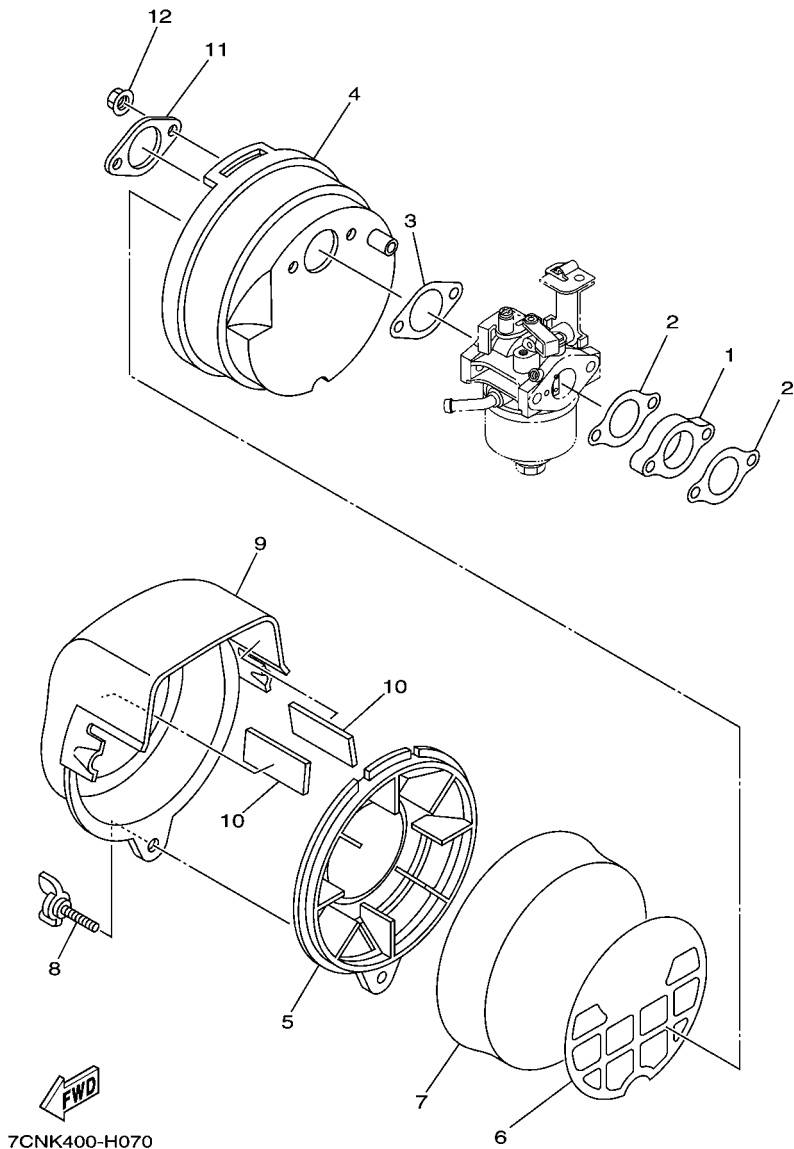

 FWD
7CN2400-D020

FIG. 2 CRANKSHAFT

REF. NO.	PART NO.	DESCRIPTION	7CNK				REMARKS
1	7CN-E1400-20	CRANKSHAFT ASSY	1				

7CNK400-H040

FIG. 4 GOVERNOR

REF. NO.	PART NO.	DESCRIPTION	7CNK				REMARKS
1	7CN-E1970-00	FLYWEIGHT SHAFT ASSY.	1				
2	7CN-E1913-00	.WEIGHT	2				
3	7CN-E1914-00	.SHAFT, WEIGHT	2				
4	90201-06842	WASHER, PLATE	1				
5	93440-06826	CIRCLIP	1				
6	90201-06842	WASHER, PLATE	1				
7	7CN-E1917-00	COLLAR	1				
8	7CN-E1922-00	FORK, GOVERNOR	1				
9	92902-06200	WASHER	1				
10	90468-18800	CLIP	1				
11	7CN-E1924-10	ARM, GOVERNOR	1				
12	97522-06530	BOLT, WITH WASHER	1				
13	90173-06802	NUT, SQUARE	1				
14	7CN-E1928-00	ROD, LINK	1				
15	90506-04800	SPRING, TENSION	1				
16	7CN-G1240-40	THROTTLE LEVER COMP.	1				
17	7CN-E4922-01	.SCREW, THROTTLE	2				
18	90501-090A8	.SPRING, COMPRESSION	2				
19	7CN-E5555-00	.SPRING, RETURN	1				
20	7CN-E1925-21	SPRING, GOVERNOR	1				
21	7CN-E1932-10	SETTER, WIRE	1				
22	7CN-E1932-00	SETTER, WIRE	1				
23	98502-04006	SCREW, PAN HEAD	2				
24	99001-04600	CIRCLIP	2				
25	7CN-E1951-02	PLATE	1				
26	95822-08020	BOLT, FLANGE	1				
27	95802-08012	BOLT, FLANGE	1				

7WC1110-1070

FIG. 5 CAMSHAFT & VALVE

REF. NO.	PART NO.	DESCRIPTION	7CNK				REMARKS
1	7CN-E2170-00	CAMSHAFT ASSY 1	1				
2	7CN-E2287-00	.SPRING, DECOMPRESSION	1				
3	7CN-E2111-00	VALVE, INTAKE	1				
4	7CN-E2121-00	VALVE, EXHAUST	1				
5	7CN-E2153-00	LIFTER, VALVE	2				
6	90501-20800	SPRING, COMPRESSION	2				
7	7CN-E2117-00	RETAINER, VALVE SPRING	2				
8	7CN-E2118-00	COTTER, VALVE	2				
9	7CN-E2151-00	ARM, VALVE ROCKER	2				
10	7CN-E2165-00	PIVOT, ROCKER ARM	2				
11	7CN-E2157-01	BOLT	2				
12	7CN-E2158-01	NUT, LOCK	2				
13	7CN-E2155-01	GUIDE, PUSH ROD	1				
14	7CN-E2154-00	ROD, VALVE PUSH	2				
15	7DH-E2119-01	SEAL, VALVE STEM	1				