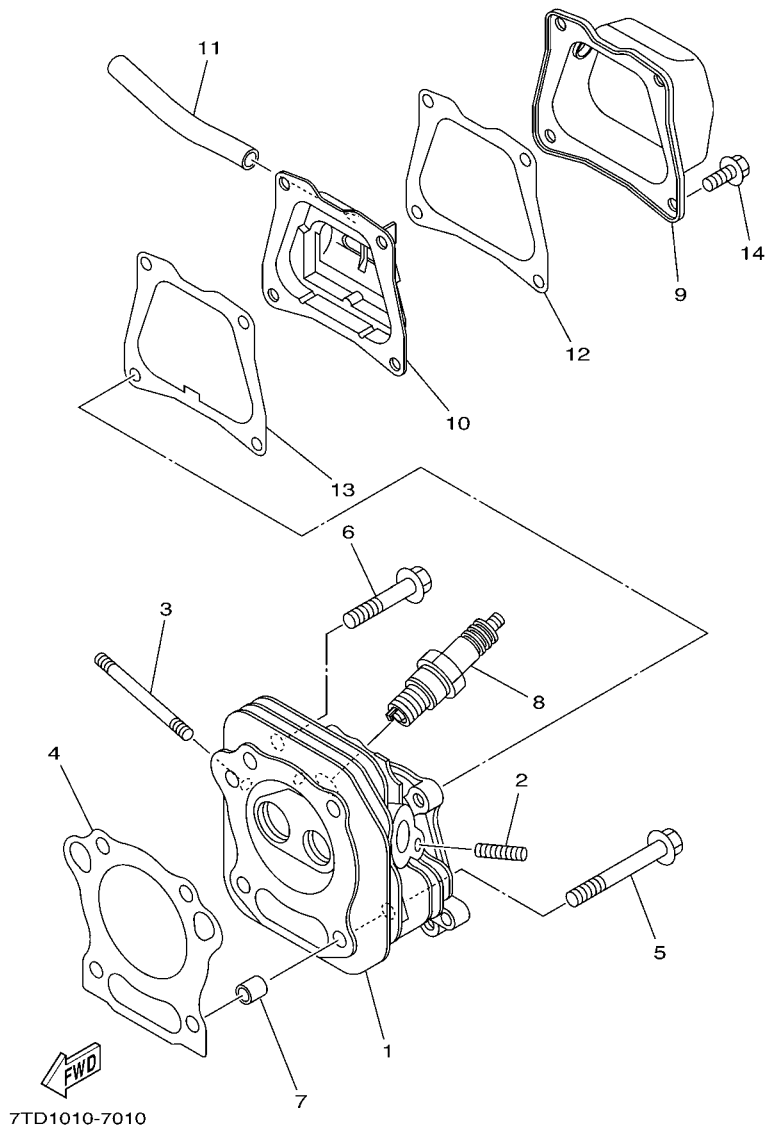

CONTENTS

CYLINDER	1
CRANKSHAFT	2
CRANKSHAFT & PISTON	3
GOVERNOR	4
CAMSHAFT & VALVE	5
AIR SHROUD & STARTER	6
INTAKE	7
CARBURETOR	8
CRANKCASE	9
FUEL TANK	10
MAGNETO	11
BODY FITTING	12

INDEX

NUMERICAL INDEX	13
-----------------------	----

FIG. 1 CYLINDER

REF. NO.	PART NO.	DESCRIPTION	7CNK				REMARKS
1	7CN-E1111-01	HEAD, CYLINDER 1	1				
2	95602-06615	BOLT, STUD	2				
3	90116-06807	BOLT, STUD	2				
4	7CN-E1181-00	GASKET, CYLINDER HEAD 1	1				
5	95822-08065	BOLT, FLANGE	2				
6	95822-08045	BOLT, FLANGE	2				
7	99530-10114	PIN, DOWEL	2				
8	94702-00820	PLUG, SPARK (NGK BPR2ES)	1				
9	7CN-E1191-00	COVER, CYLINDER HEAD 1	1				
10	7CN-E1160-00	BREATHER ASSY	1				
11	90445-13800	HOSE	1				
12	7CN-E1169-01	GASKET, BREATHER COVER	1				
13	7CN-E1193-00	GASKET, HEAD COVER 1	1				
14	95822-06012	BOLT, FLANGE	4				

 FWD
7CN2400-D020

FIG. 2 CRANKSHAFT

REF. NO.	PART NO.	DESCRIPTION	7CNK				REMARKS
1	7CN-E1400-20	CRANKSHAFT ASSY	1				

7CNK400-H040

FIG. 4 GOVERNOR

REF. NO.	PART NO.	DESCRIPTION	7CNK				REMARKS
1	7CN-E1970-00	FLYWEIGHT SHAFT ASSY.	1				
2	7CN-E1913-00	.WEIGHT	2				
3	7CN-E1914-00	.SHAFT, WEIGHT	2				
4	90201-06842	WASHER, PLATE	1				
5	93440-06826	CIRCLIP	1				
6	90201-06842	WASHER, PLATE	1				
7	7CN-E1917-00	COLLAR	1				
8	7CN-E1922-00	FORK, GOVERNOR	1				
9	92902-06200	WASHER	1				
10	90468-18800	CLIP	1				
11	7CN-E1924-10	ARM, GOVERNOR	1				
12	97522-06530	BOLT, WITH WASHER	1				
13	90173-06802	NUT, SQUARE	1				
14	7CN-E1928-00	ROD, LINK	1				
15	90506-04800	SPRING, TENSION	1				
16	7CN-G1240-40	THROTTLE LEVER COMP.	1				
17	7CN-E4922-01	.SCREW, THROTTLE	2				
18	90501-090A8	.SPRING, COMPRESSION	2				
19	7CN-E5555-00	.SPRING, RETURN	1				
20	7CN-E1925-21	SPRING, GOVERNOR	1				
21	7CN-E1932-10	SETTER, WIRE	1				
22	7CN-E1932-00	SETTER, WIRE	1				
23	98502-04006	SCREW, PAN HEAD	2				
24	99001-04600	CIRCLIP	2				
25	7CN-E1951-02	PLATE	1				
26	95822-08020	BOLT, FLANGE	1				
27	95802-08012	BOLT, FLANGE	1				