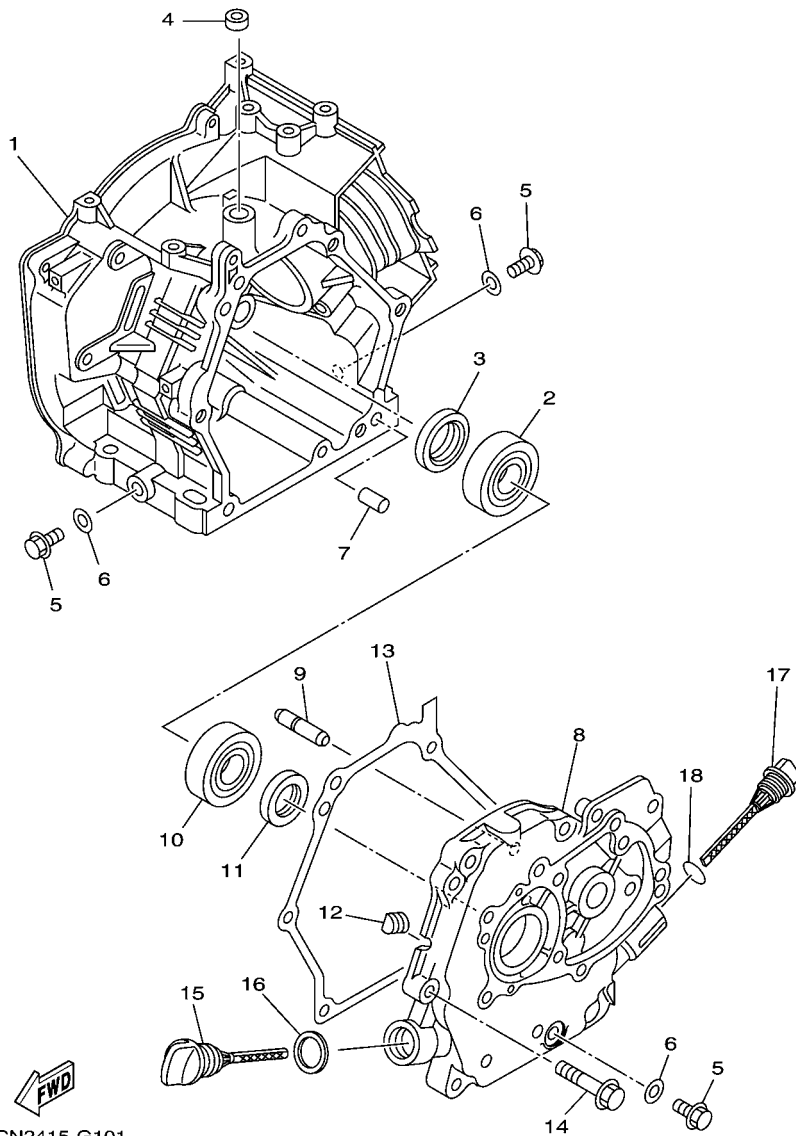

FIG. 8 CARBURETOR

REF. NO.	PART NO.	DESCRIPTION	7CNK				REMARKS
1	7CN-E4101-B0	CARBURETOR ASSY 1	1				
2	7RH-14216-00	.SCREW	2				
3	7RH-14486-00	.SCREW, ROD	2				
4	7NN-1414J-16	.JET, PILOT (#41.3)	1				
5	1WG-14922-00	.SCREW, THROTTLE	1				
6	73A-14212-00	.SPRING	2				
7	7E1-14191-00	.PLUG, DRAIN	1				
8	73A-14212-00	.SPRING	1				
9	7NN-1414E-32	.JET, MAIN (#81.3)	1				
10	22F-14186-00	.PIN, FLOAT	1				
11	7G0-14184-00	.GASKET, FLOAT CHAMBER	1				
12	7TD-14181-00	.BODY, FLOAT CHAMBER 1	1				
13	7LG-14185-00	.FLOAT	1				
14	7G0-14227-00	.WASHER	1				
15	7TD-14162-00	.BOLT, HOLDING	1				
16	7NN-14941-4K	.NOZZLE, MAIN	1				
17	98502-05008	.SCREW, PAN HEAD	1				
18	92902-05100	.WASHER, SPRING	1				
19	22F-14139-00	.CLIP, PIPE	1				
20	1V3-14196-00	.PIPE, OVER FLOW 1	1				
21	7LV-14211-00	.SCREW, PILOT ADJUSTING	1				
22	7LG-14150-11	.NEEDLE ASSY	1				
23	7EG-14159-00	..CLIP	1				