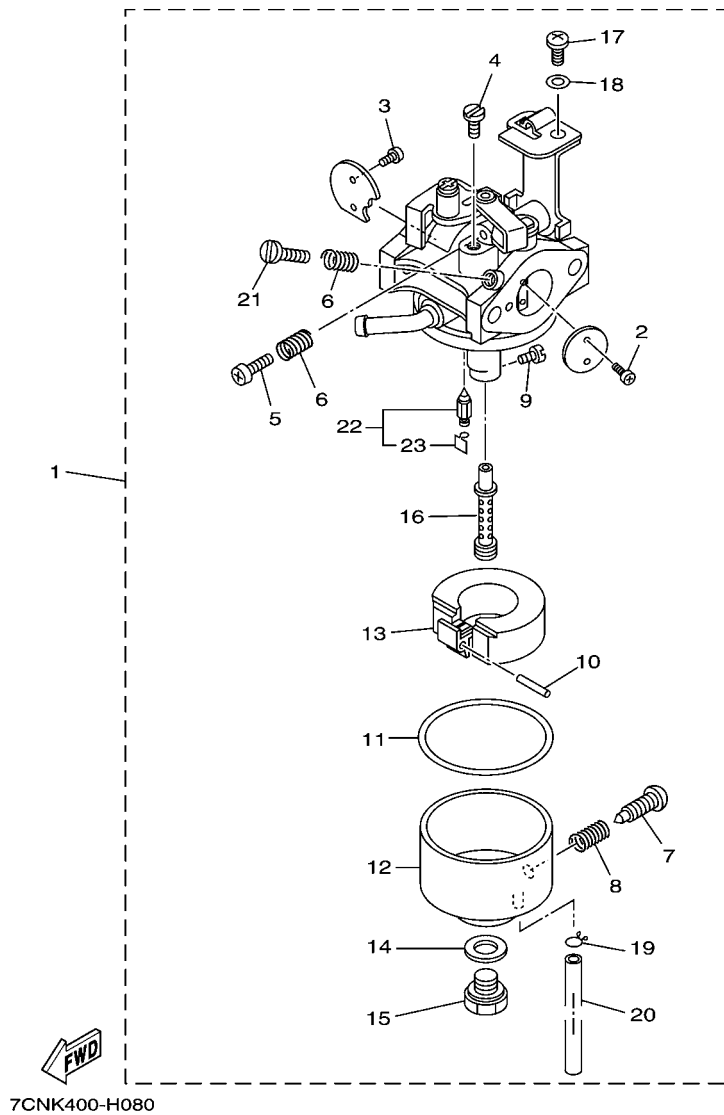

 FWD
7CN2400-D020

FIG. 2 CRANKSHAFT

REF. NO.	PART NO.	DESCRIPTION	7CNK				REMARKS
1	7CN-E1400-20	CRANKSHAFT ASSY	1				

7CNK400-H040

FIG. 4 GOVERNOR

REF. NO.	PART NO.	DESCRIPTION	7CNK				REMARKS
1	7CN-E1970-00	FLYWEIGHT SHAFT ASSY.	1				
2	7CN-E1913-00	.WEIGHT	2				
3	7CN-E1914-00	.SHAFT, WEIGHT	2				
4	90201-06842	WASHER, PLATE	1				
5	93440-06826	CIRCLIP	1				
6	90201-06842	WASHER, PLATE	1				
7	7CN-E1917-00	COLLAR	1				
8	7CN-E1922-00	FORK, GOVERNOR	1				
9	92902-06200	WASHER	1				
10	90468-18800	CLIP	1				
11	7CN-E1924-10	ARM, GOVERNOR	1				
12	97522-06530	BOLT, WITH WASHER	1				
13	90173-06802	NUT, SQUARE	1				
14	7CN-E1928-00	ROD, LINK	1				
15	90506-04800	SPRING, TENSION	1				
16	7CN-G1240-40	THROTTLE LEVER COMP.	1				
17	7CN-E4922-01	.SCREW, THROTTLE	2				
18	90501-090A8	.SPRING, COMPRESSION	2				
19	7CN-E5555-00	.SPRING, RETURN	1				
20	7CN-E1925-21	SPRING, GOVERNOR	1				
21	7CN-E1932-10	SETTER, WIRE	1				
22	7CN-E1932-00	SETTER, WIRE	1				
23	98502-04006	SCREW, PAN HEAD	2				
24	99001-04600	CIRCLIP	2				
25	7CN-E1951-02	PLATE	1				
26	95822-08020	BOLT, FLANGE	1				
27	95802-08012	BOLT, FLANGE	1				

FIG. 7 INTAKE

REF. NO.	PART NO.	DESCRIPTION	7CNK				REMARKS
1	7CN-E3596-00	JOINT, CARBURETOR 2	1				
2	7CN-E3557-01	GASKET	2				
3	7CN-E3567-01	GASKET	1				
4	7CN-E4411-20	CASE, AIR CLEANER 1	1				
5	7CN-E4412-20	CAP, CLEANER CASE 1	1				
6	7CN-E4468-20	PLATE,ELEMENT FITTING	1				
7	7CN-E4451-20	ELEMENT, AIR CLEANER	1				
8	90122-06017	BOLT, WING	1				
9	7CN-E4422-30	CAP, CLEANER CASE 2	1				
10	7CN-E2684-00	DAMPER, DUCT 1	2				
11	7CN-E4477-00	PLATE	1				
12	95702-06500	NUT, FLANGE	2				