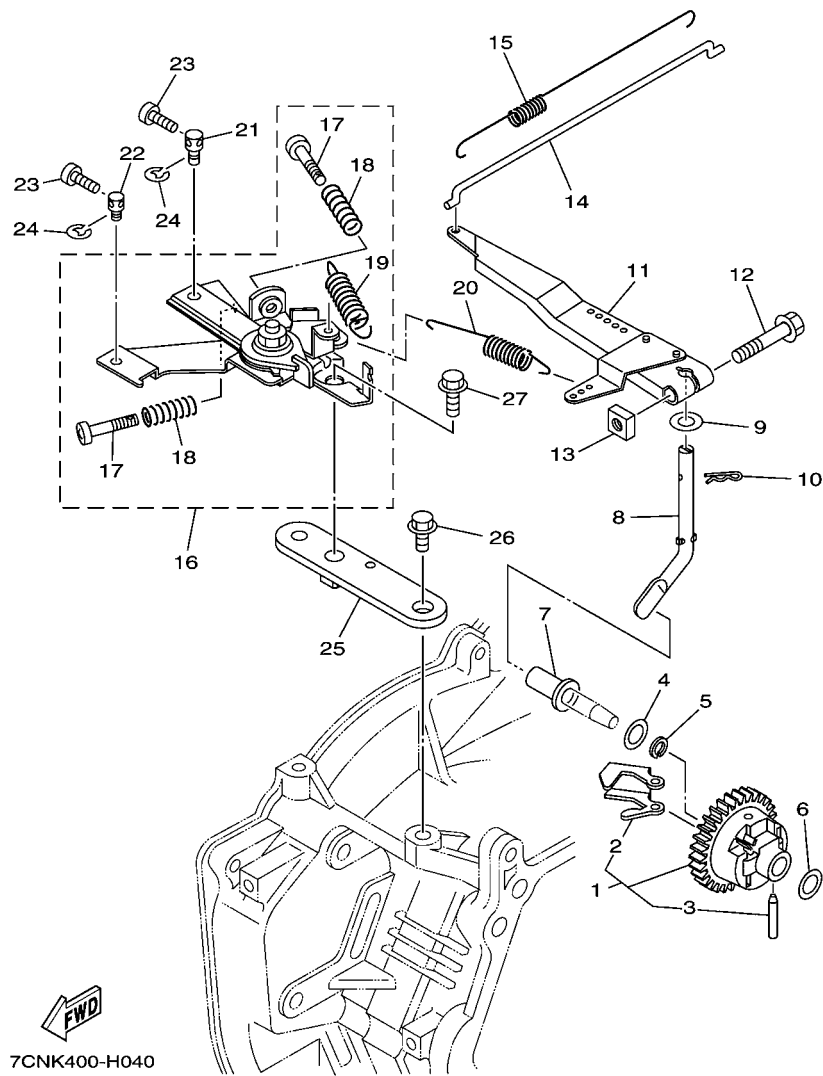

CONTENTS

CYLINDER	1
CRANKSHAFT	2
CRANKSHAFT & PISTON	3
GOVERNOR	4
CAMSHAFT & VALVE	5
AIR SHROUD & STARTER	6
INTAKE	7
CARBURETOR	8
CRANKCASE	9
FUEL TANK	10
MAGNETO	11
BODY FITTING	12

INDEX

NUMERICAL INDEX	13
-----------------------	----

FIG. 1 CYLINDER

REF. NO.	PART NO.	DESCRIPTION	7CNK				REMARKS
1	7CN-E1111-01	HEAD, CYLINDER 1	1				
2	95602-06615	BOLT, STUD	2				
3	90116-06807	BOLT, STUD	2				
4	7CN-E1181-00	GASKET, CYLINDER HEAD 1	1				
5	95822-08065	BOLT, FLANGE	2				
6	95822-08045	BOLT, FLANGE	2				
7	99530-10114	PIN, DOWEL	2				
8	94702-00820	PLUG, SPARK (NGK BPR2ES)	1				
9	7CN-E1191-00	COVER, CYLINDER HEAD 1	1				
10	7CN-E1160-00	BREATHER ASSY	1				
11	90445-13800	HOSE	1				
12	7CN-E1169-01	GASKET, BREATHER COVER	1				
13	7CN-E1193-00	GASKET, HEAD COVER 1	1				
14	95822-06012	BOLT, FLANGE	4				

 FWD
7CN2400-D020

FIG. 2 CRANKSHAFT

REF. NO.	PART NO.	DESCRIPTION	7CNK				REMARKS
1	7CN-E1400-20	CRANKSHAFT ASSY	1				

7CNK400-H040

FIG. 4 GOVERNOR

REF. NO.	PART NO.	DESCRIPTION	7CNK				REMARKS
1	7CN-E1970-00	FLYWEIGHT SHAFT ASSY.	1				
2	7CN-E1913-00	.WEIGHT	2				
3	7CN-E1914-00	.SHAFT, WEIGHT	2				
4	90201-06842	WASHER, PLATE	1				
5	93440-06826	CIRCLIP	1				
6	90201-06842	WASHER, PLATE	1				
7	7CN-E1917-00	COLLAR	1				
8	7CN-E1922-00	FORK, GOVERNOR	1				
9	92902-06200	WASHER	1				
10	90468-18800	CLIP	1				
11	7CN-E1924-10	ARM, GOVERNOR	1				
12	97522-06530	BOLT, WITH WASHER	1				
13	90173-06802	NUT, SQUARE	1				
14	7CN-E1928-00	ROD, LINK	1				
15	90506-04800	SPRING, TENSION	1				
16	7CN-G1240-40	THROTTLE LEVER COMP.	1				
17	7CN-E4922-01	.SCREW, THROTTLE	2				
18	90501-090A8	.SPRING, COMPRESSION	2				
19	7CN-E5555-00	.SPRING, RETURN	1				
20	7CN-E1925-21	SPRING, GOVERNOR	1				
21	7CN-E1932-10	SETTER, WIRE	1				
22	7CN-E1932-00	SETTER, WIRE	1				
23	98502-04006	SCREW, PAN HEAD	2				
24	99001-04600	CIRCLIP	2				
25	7CN-E1951-02	PLATE	1				
26	95822-08020	BOLT, FLANGE	1				
27	95802-08012	BOLT, FLANGE	1				