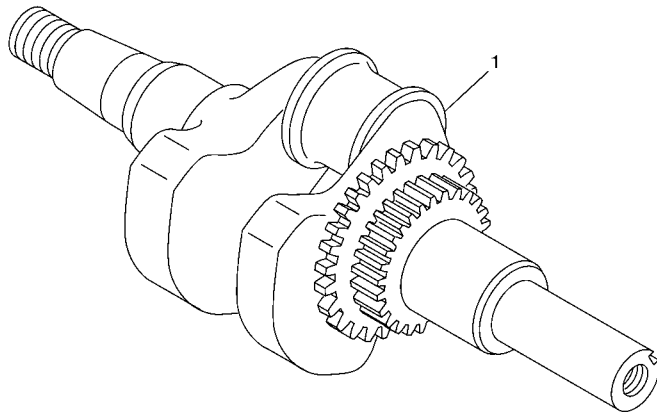

CONTENTS

CYLINDER	1
CRANKSHAFT	2
CRANKSHAFT & PISTON	3
GOVERNOR	4
CAMSHAFT & VALVE	5
AIR SHROUD & STARTER	6
INTAKE	7
CARBURETOR	8
CRANKCASE	9
FUEL TANK	10
MAGNETO	11
BODY FITTING	12

INDEX

NUMERICAL INDEX	13
-----------------------	----

FIG. 1 CYLINDER

REF. NO.	PART NO.	DESCRIPTION	7CNK				REMARKS
1	7CN-E1111-01	HEAD, CYLINDER 1	1				
2	95602-06615	BOLT, STUD	2				
3	90116-06807	BOLT, STUD	2				
4	7CN-E1181-00	GASKET, CYLINDER HEAD 1	1				
5	95822-08065	BOLT, FLANGE	2				
6	95822-08045	BOLT, FLANGE	2				
7	99530-10114	PIN, DOWEL	2				
8	94702-00820	PLUG, SPARK (NGK BPR2ES)	1				
9	7CN-E1191-00	COVER, CYLINDER HEAD 1	1				
10	7CN-E1160-00	BREATHER ASSY	1				
11	90445-13800	HOSE	1				
12	7CN-E1169-01	GASKET, BREATHER COVER	1				
13	7CN-E1193-00	GASKET, HEAD COVER 1	1				
14	95822-06012	BOLT, FLANGE	4				

 FWD
7CN2400-D020

FIG. 2 CRANKSHAFT

REF. NO.	PART NO.	DESCRIPTION	7CNK				REMARKS
1	7CN-E1400-20	CRANKSHAFT ASSY	1				

7CNK400-H040

FIG. 4 GOVERNOR

REF. NO.	PART NO.	DESCRIPTION	7CNK				REMARKS
1	7CN-E1970-00	FLYWEIGHT SHAFT ASSY.	1				
2	7CN-E1913-00	.WEIGHT	2				
3	7CN-E1914-00	.SHAFT, WEIGHT	2				
4	90201-06842	WASHER, PLATE	1				
5	93440-06826	CIRCLIP	1				
6	90201-06842	WASHER, PLATE	1				
7	7CN-E1917-00	COLLAR	1				
8	7CN-E1922-00	FORK, GOVERNOR	1				
9	92902-06200	WASHER	1				
10	90468-18800	CLIP	1				
11	7CN-E1924-10	ARM, GOVERNOR	1				
12	97522-06530	BOLT, WITH WASHER	1				
13	90173-06802	NUT, SQUARE	1				
14	7CN-E1928-00	ROD, LINK	1				
15	90506-04800	SPRING, TENSION	1				
16	7CN-G1240-40	THROTTLE LEVER COMP.	1				
17	7CN-E4922-01	.SCREW, THROTTLE	2				
18	90501-090A8	.SPRING, COMPRESSION	2				
19	7CN-E5555-00	.SPRING, RETURN	1				
20	7CN-E1925-21	SPRING, GOVERNOR	1				
21	7CN-E1932-10	SETTER, WIRE	1				
22	7CN-E1932-00	SETTER, WIRE	1				
23	98502-04006	SCREW, PAN HEAD	2				
24	99001-04600	CIRCLIP	2				
25	7CN-E1951-02	PLATE	1				
26	95822-08020	BOLT, FLANGE	1				
27	95802-08012	BOLT, FLANGE	1				