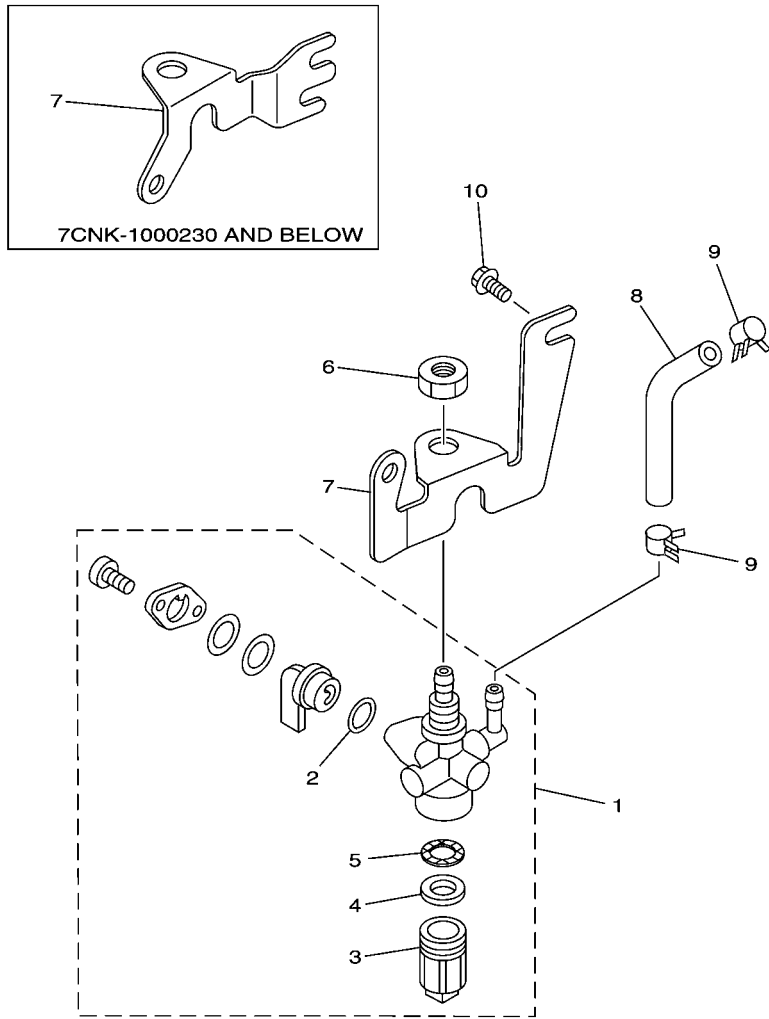

7CNK400H1001

FIG. 10 FUEL TANK

REF. NO.	PART NO.	DESCRIPTION	7CNK				REMARKS
1	7CN-F4500-11	FUEL COCK ASSY 1	1				<-7CNK-1000230
	7CN-F4500-20	FUEL COCK ASSY 1	1				7CNK-1000231->
2	7CN-F4534-00	.SEAL, COCK	1				
3	7J3-24521-00	.CUP, FILTER	1				<-7CNK-1000230
	7CN-F4521-20	.CUP, FILTER	1				7CNK-1000231->
4	4X8-24565-00	.GASKET	1				
5	7CN-F4515-10	.NET, FILTER 2	1				<-7CNK-1000230
	7CN-F4515-20	.NET, FILTER 2	1				7CNK-1000231->
6	95302-10700	NUT	1				
7	7CN-F4544-01	BRACKET, FUEL COCK	1				<-7CNK-1000230
	7CN-F4544-10	BRACKET, FUEL COCK	1				7CNK-1000231->
8	90445-100K4	HOSE (L125)	1				<-7CNK-1000230
	90445-10308	HOSE (L160)	1				7CNK-1000231->
9	90467-09806	CLIP	2				
10	95802-06012	BOLT, FLANGE	1