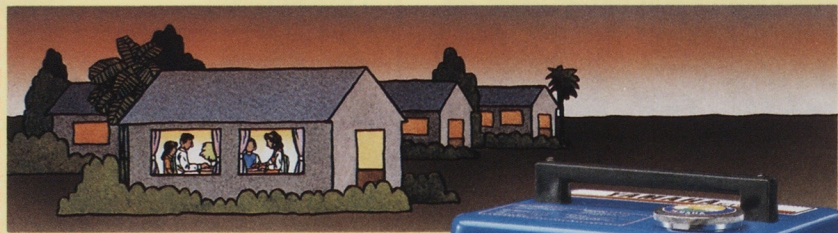

The Candle is beautiful, but we'd prefer a bit more light.

FOR A BRIGHT SUCCESS, CHOOSE YAMAHA'S EF5000

Restaurants, shops, hospitals, and numerous other offices and buildings require emergency power to overcome unexpected power failures. To give you relief at those dangerous or embarrassing times, Yamaha offers you the extraordinary EF5000.

It's so easy! Here's how to operate the generator when a power failure occurs.

ET500
a stand-by
power source
for your home.

Features:

- Automatic oil warning system and brushless generator design minimize maintenance requirements.
- Strong tubular frame and high quality in all parts ensure a long service life.
- Bright blue color and attractive design make these models presentable in any room.
- Four-stroke 412cc engine provides plenty of power, yet is remarkably quiet.
- CD Ignition and Automatic Decompression System make starting easy in all weather conditions.
- Brushless generator design and Yamaha engine technology guarantee an amazingly efficient production of power.
- Non-fuse breaker shuts off the circuit immediately whenever an overload is detected.
- Plug cap incorporates a noise and leak suppressor to minimize noise and increase efficiency.