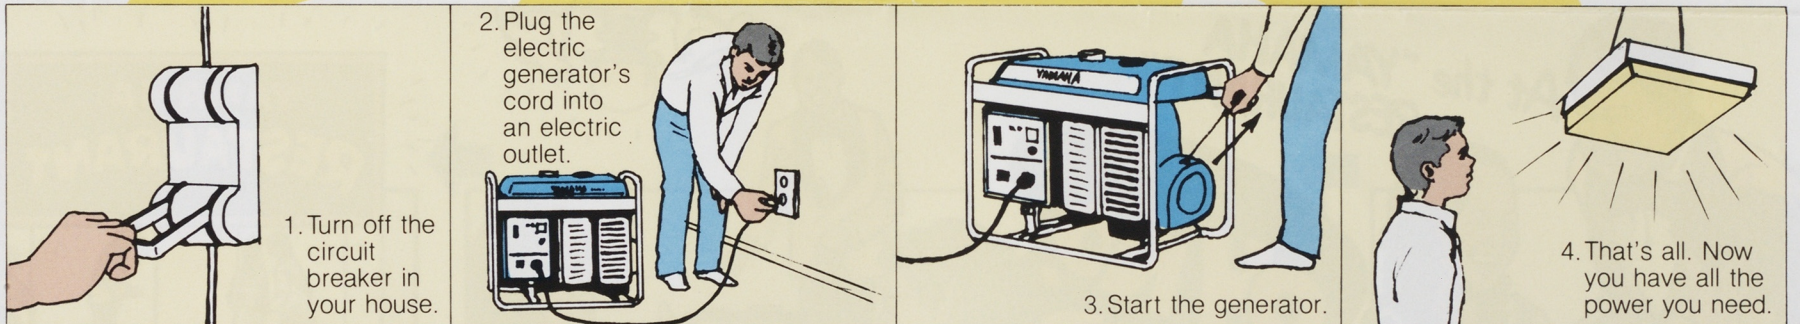

The Candle is beautiful, but we'd prefer a bit more light.

FOR A BRIGHT SUCCESS, CHOOSE YAMAHA'S EF5000

Restaurants, shops, hospitals, and numerous other offices and buildings require emergency power to overcome unexpected power failures. To give you relief at those dangerous or embarrassing times, Yamaha offers you the extraordinary EF5000.

It's so easy! Here's how to operate the generator when a power failure occurs.

ET500
a stand-by
power source
for your home.

Features:

- Automatic oil warning system and brushless generator design minimize maintenance requirements.
- Strong tubular frame and high quality in all parts ensure a long service life.
- Bright blue color and attractive design make these models presentable in any room.
- Four-stroke 412cc engine provides plenty of power, yet is remarkably quiet.
- CD Ignition and Automatic Decompression System make starting easy in all weather conditions.
- Brushless generator design and Yamaha engine technology guarantee an amazingly efficient production of power.
- Non-fuse breaker shuts off the circuit immediately whenever an overload is detected.
- Plug cap incorporates a noise and leak suppressor to minimize noise and increase efficiency.