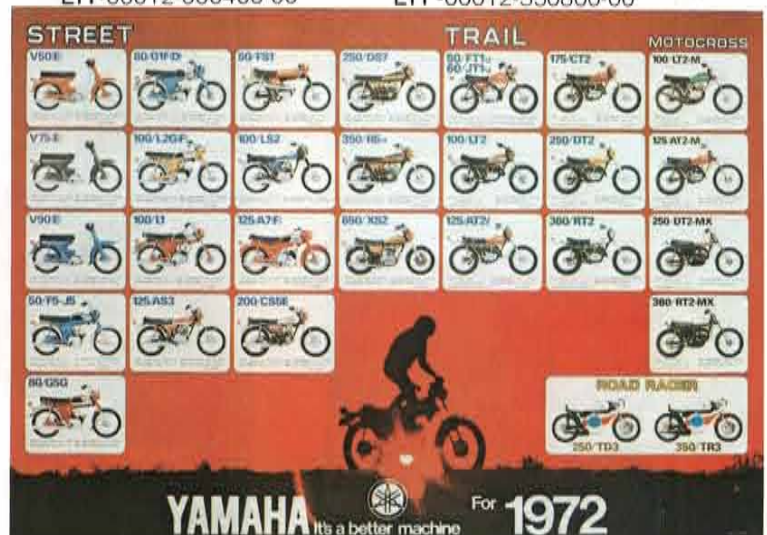

Full line poster [Size: 84.1 x 118.9 cm]
LIT-00012-000000-00