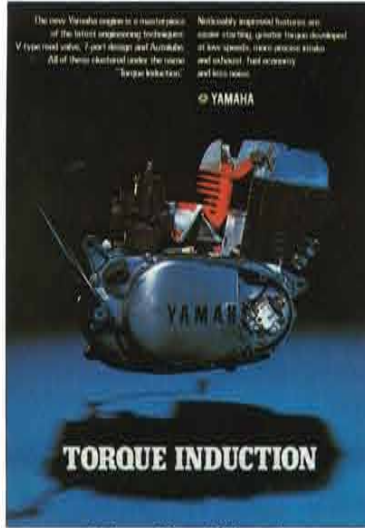

[Size: 73 x 103 cm]
LIT-00012-000400-00