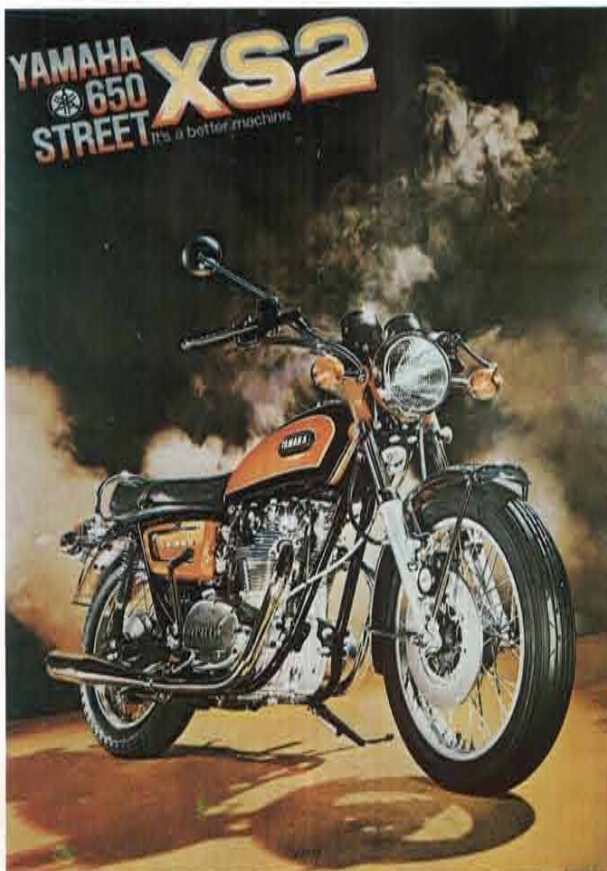

Racer poster

[Size: 36.4 x 51.5 cm 73 x 103 cm]
LIT-00012-350800-00

XS2 [Size: 103 x 145 cm]
34 x 52 cm
LIT-00012-650600-00

Full line poster [Size: 84.1 x 118.9 cm]
LIT-00012-000000-00

STORE DECORATIONS

Hanging display [Size: wide 280 x 32.5 cm]
ADM-00006-000000-00