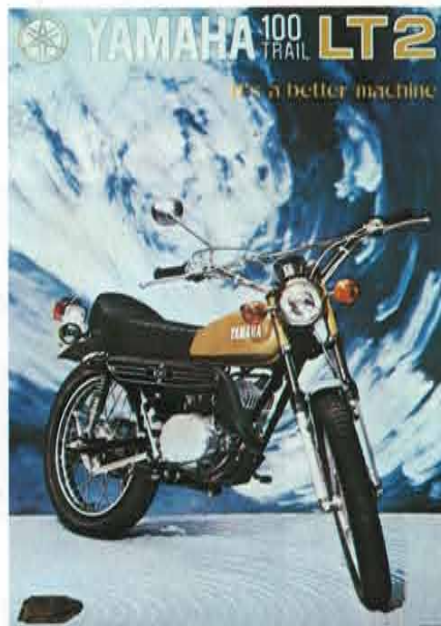

LT2 LIT-00012-100400-00